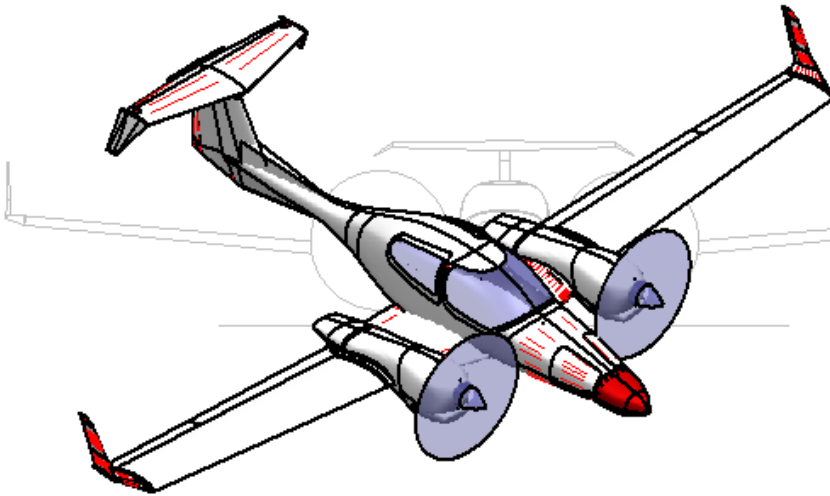

DA 42 MPP

nose payload pod
"turret cam"

max.
□390